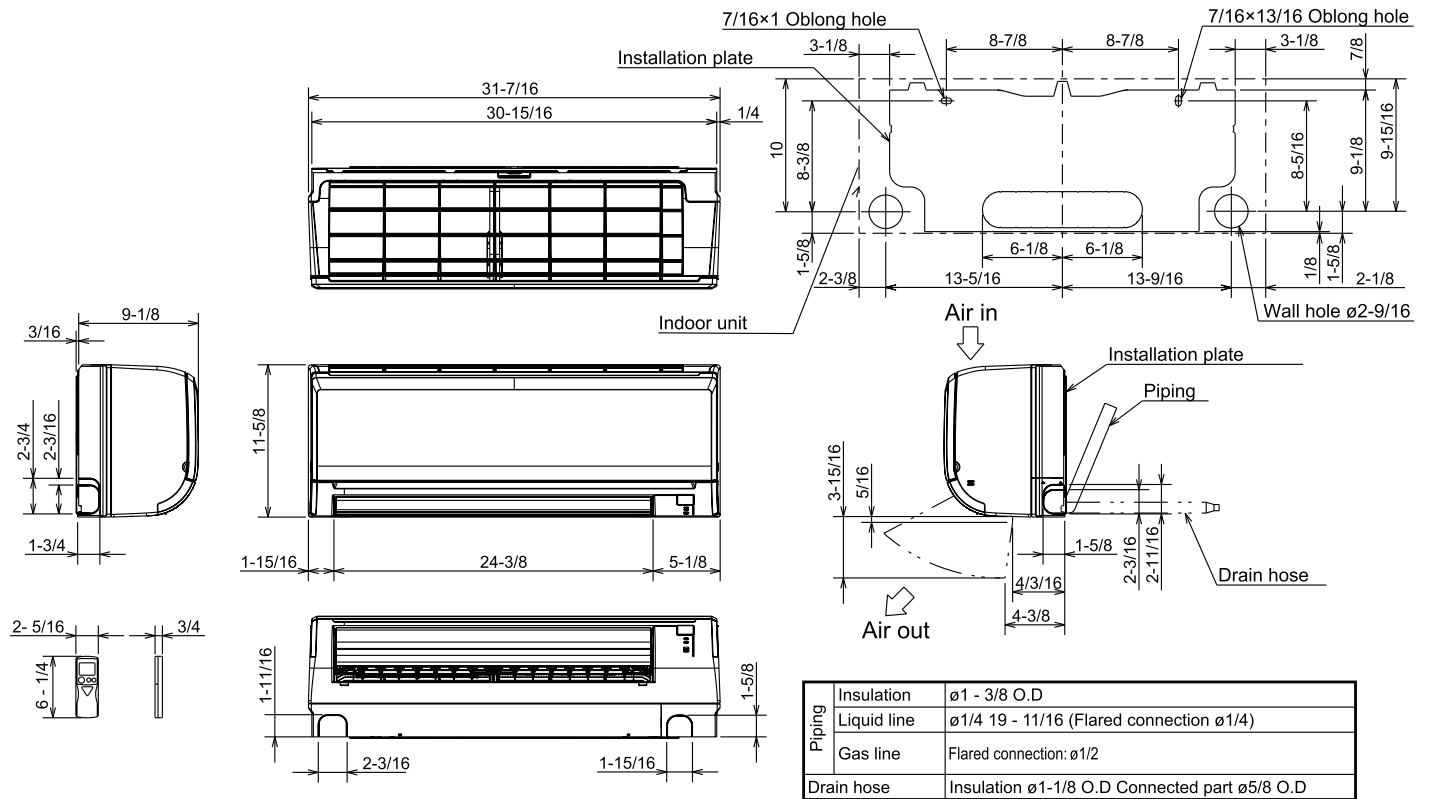

DIMENSIONS: MSZ-GE15NA-9

Unit: inch

COOLING & HEATING

1340 Satellite Boulevard, Suwanee, GA 30024
Toll Free: 800-433-4822 www.mehvac.com