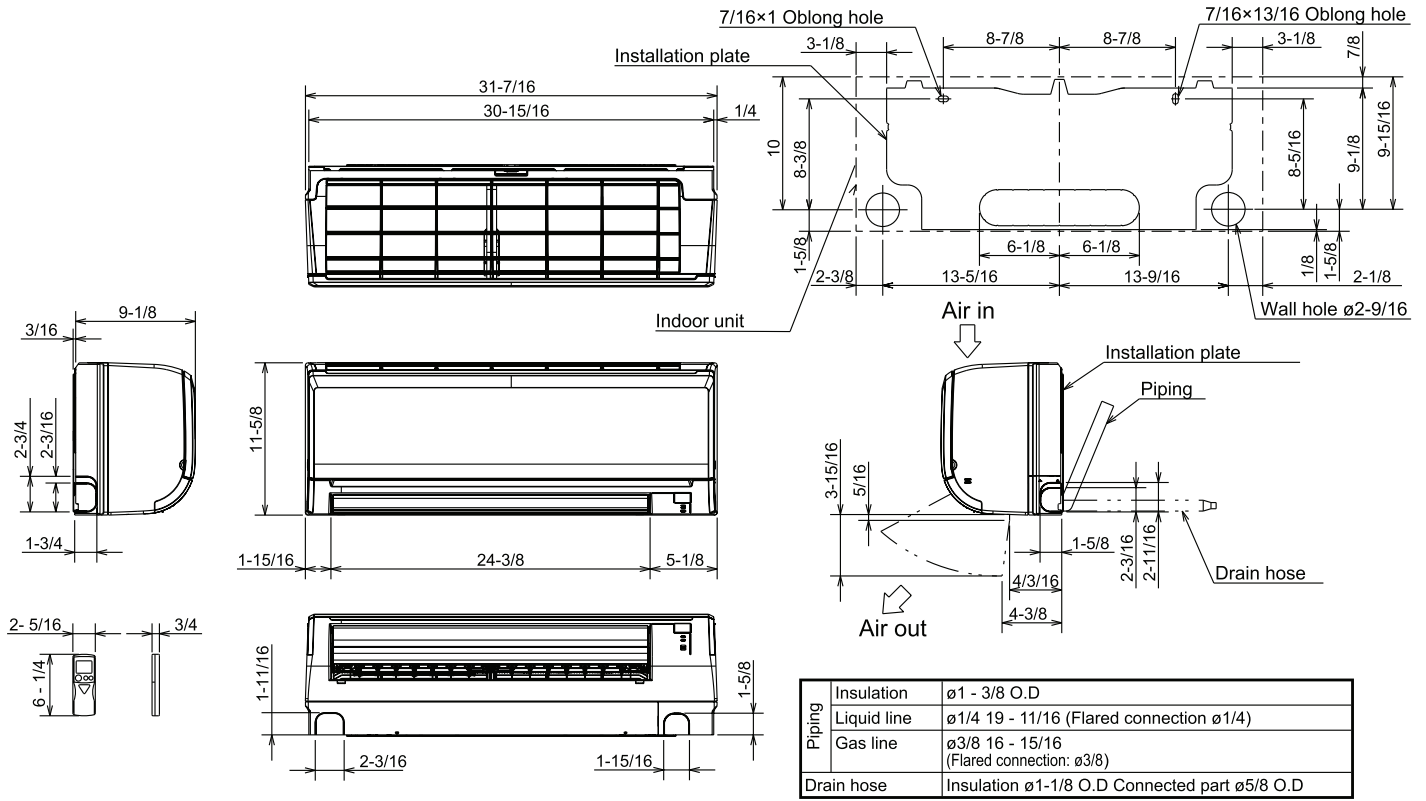

DIMENSIONS: MSZ-GE09NA-9

Unit: inch

COOLING & HEATING

1340 Satellite Boulevard, Suwanee, GA 30024
Toll Free: 800-433-4822 www.mehvac.com