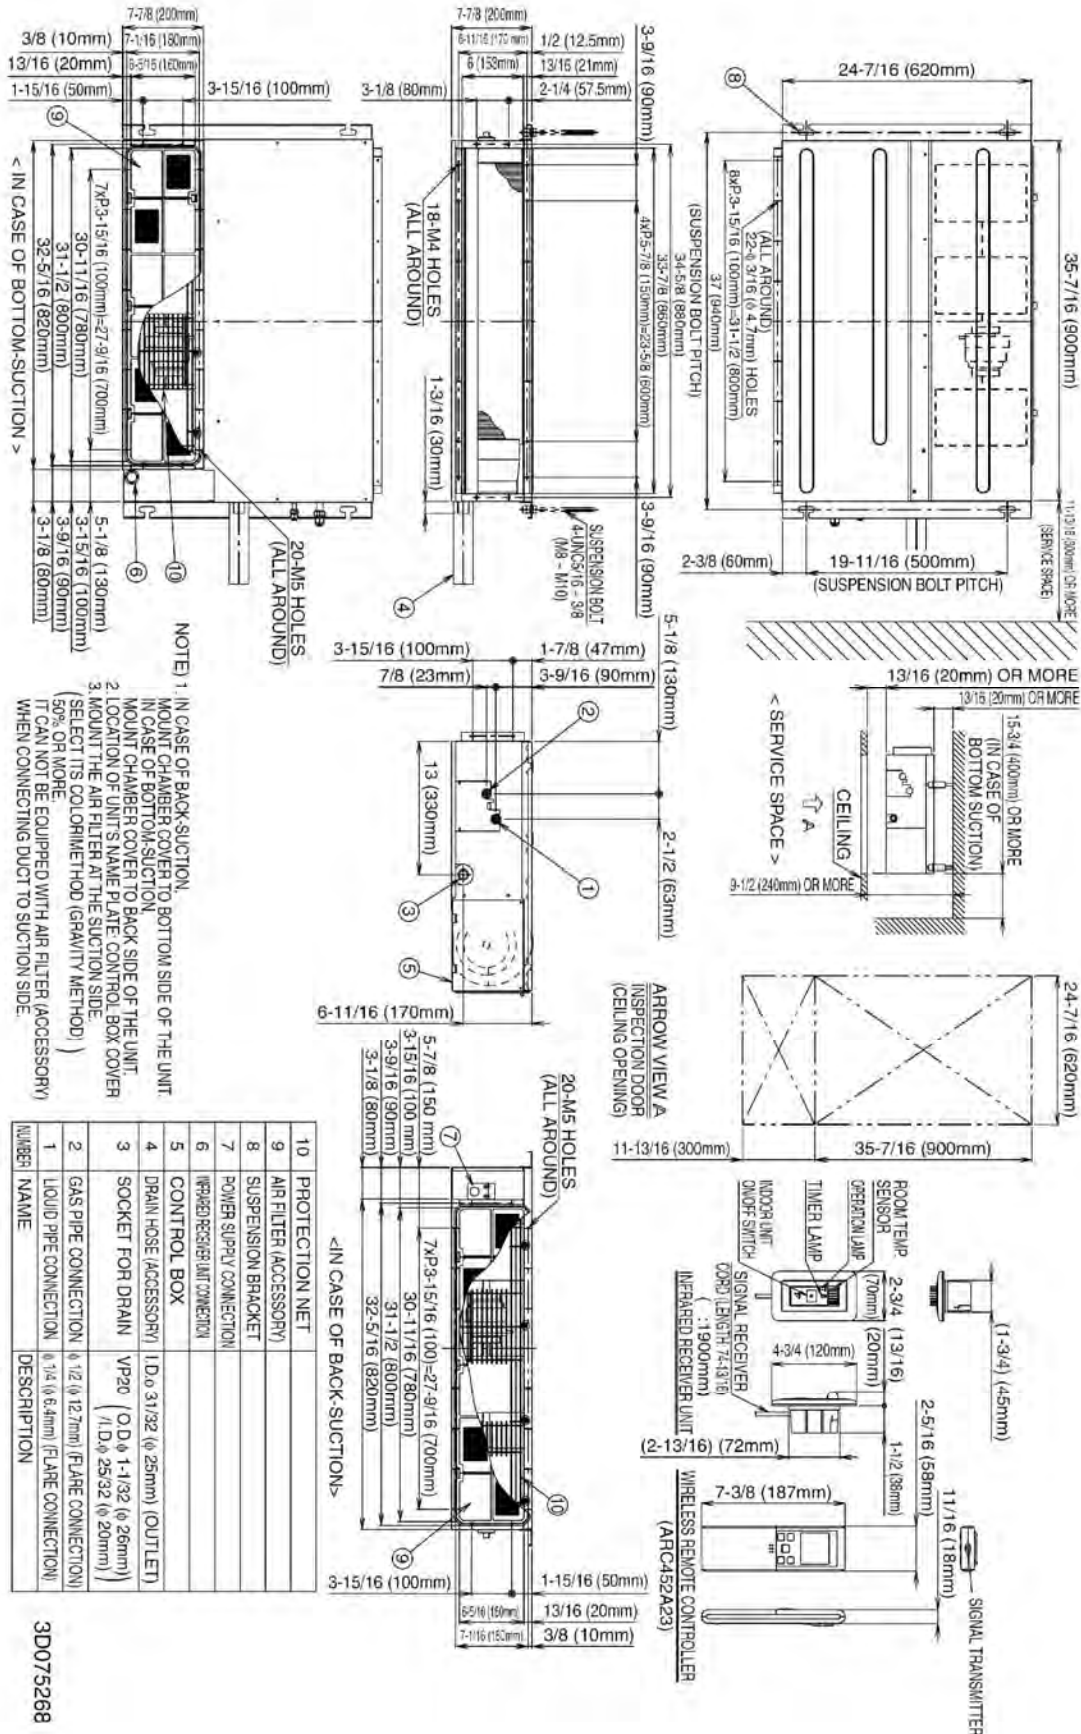

CDXS18LVJU Dimensional Data

Daikin North America LLC 5151 San Felipe, Suite 500 Houston, TX 77056

(Daikin's products are subject to continuous improvements. Daikin reserves the right to modify product design, specifications and information in this data sheet without notice and without incurring any obligations)