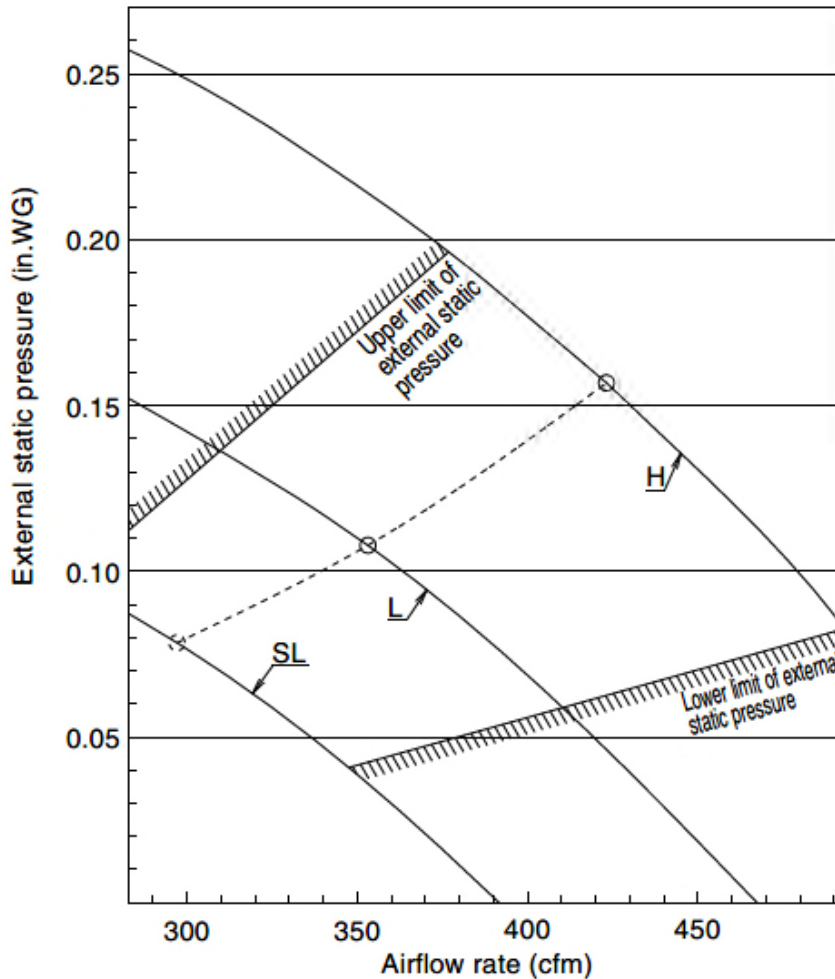

Optional Accessories

Included	Part Number	Description
	BRP072A43	Wireless Interface Adapter
	BRC944B2-A08	Wired Remote Controller kit
	BRCW901A08	Wired Remote Controller Cable – 25 ft (included in above kit)
	BRCW901A03	Wired Remote Controller Cable – 10ft
	DACA-ARCW901P10	IR Receiver Cable, Plenum Rated, 10ft
	DACA-ARCW901P25	IR Receiver Cable, Plenum Rated, 25ft
	DACA-CP2-1	Maxi Orange Condensate Pump
	DACA-CP3-1	Mini Condensate Pump 5 gph
	KRP928BB2S	Interface adaptor for DIII-NET
	KDT25N50	15, 18 Class Insulation kit for high humidity

External Static Pressure / Airflow Chart

Daikin North America LLC 5151 San Felipe, Suite 500 Houston, TX 77056

(Daikin's products are subject to continuous improvements. Daikin reserves the right to modify product design, specifications and information in this data sheet without notice and without incurring any obligations)