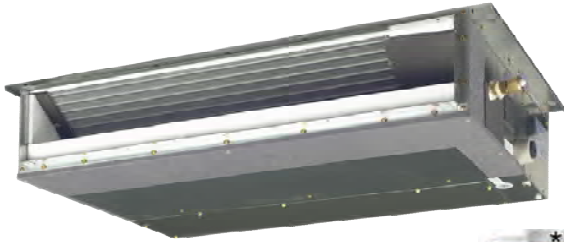

Complete warranty details available from your local dealer or at www.daikincomfort.com. To receive the 12-Year Parts Limited Warranty, online registration must be completed within 60 days of installation. Online registration is not required in California or Quebec. *If product is installed in a commercial application, limited warranty period is 5 years.*

Electrical		*208/230V
	Cooling	Heating
Running Current (Rated) (A)	.79/.79*	.79/.79*
Power Consumption (Rated) (W)	172/172*	172/172*

Indoor Specifications				
	Cooling		Heating	
	H	M	H	M
Airflow Rate (cfm)	424	388	424	388
	L	SL	L	SL
	353	297	353	297
Sound (dBA) H / M / L / SL	37 / 35 / 33 / 31		37 / 35 / 33 / 31	
Dimensions (H x W x D) (in)	7-7/8 x 35-7/16 x 24-7/16			
Weight (Lbs)	60			
Nominal Capacity (Btu/hr)	18,000			

*See Outdoor Unit for Rated Capacities

Piping	
Liquid (in)	1/4
Gas (in)	1/2
Drain (in)	25/32